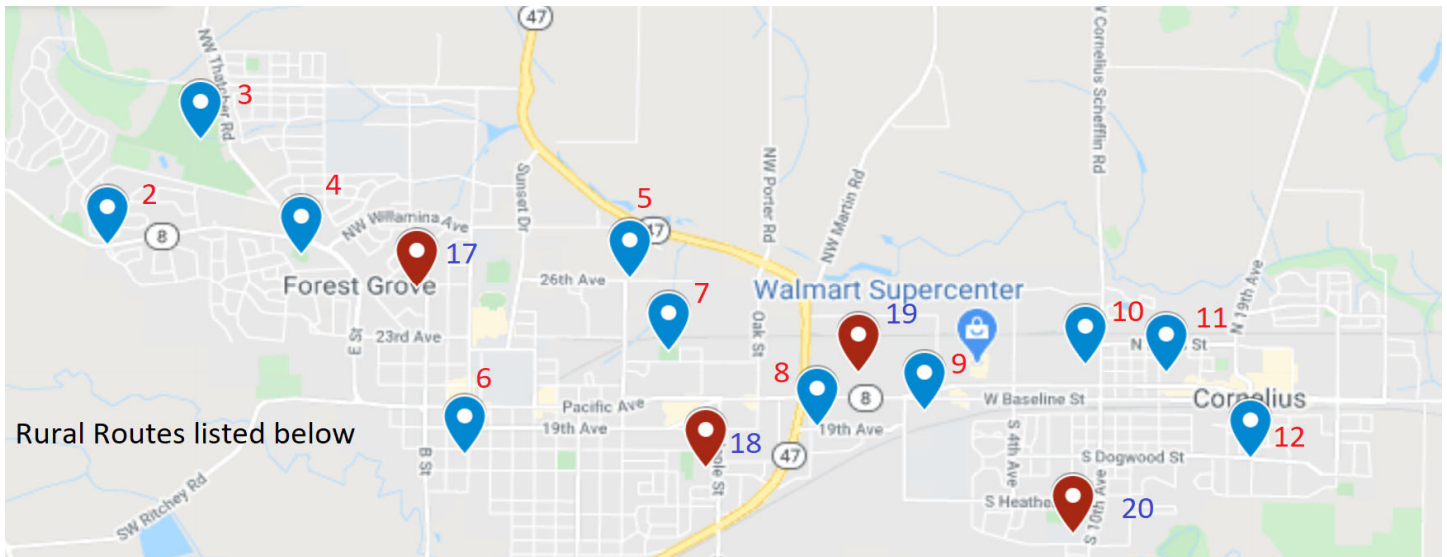

Emergency Closure—Meal Distribution Locations

Forest Grove School District, in partnership with Sodexo and Mid Columbia Bus Company, is proud to continue serving meals during the COVID-19 closure. Grab-and-Go meals will be available to pick up at the following locations Monday through Friday, March 30th through April 28, 2020 to all children ages 1 to 18. Children must be present at all sites to receive their meals. Breakfast and a lunch will be served together.

Continuing Walk-Up Meal Sites

(10am—12pm)

- 17. Harvey Clarke Elementary School
- 18. Joseph Gale Elementary School
- 19. Rose Grove Park
- 20. Echo Shaw Elementary School

Bus Stop Delivery Meal Locations

1. Visitation Church: 11:30am
2. Forest Gale Drive & Highway 8: 10am
3. Thatcher City Park: 10am
4. Talisman City Park: 10:45am
5. Hawthorne St. & 26th Ave: 10:45am
6. FGSD District Office: 11:30am
7. Bard Park: 10am
8. Fir Rd. & 19th Ave: 10:45am
9. Karen's Korner Apartments: 10am
10. Garden Manor Apartments: 11:30am
11. Cornelius Elementary School: 10:45am
12. S 20th Ave & Dogwood St.: 10am
13. Dilley Elementary School: 10am
14. Lake Stop Store: 10:45am
15. Glenwood Store: 11:30am
16. Oak Grove Academy Gales Creek: 10:45am

- 1. Visitation Church: 11:30am
- 2. Forest Gale Drive & Highway 8: 10am
- 3. Thatcher City Park: 10am
- 4. Talisman City Park: 10:45am
- 5. Hawthorne St. & 26th Ave: 10:45am
- 6. FGSD District Office: 11:30am
- 7. Bard Park: 10am
- 8. Fir Rd. & 19th Ave: 10:45am
- 9. Karen's Korner Apartments: 10am
- 10. Garden Manor Apartments: 11:30am
- 11. Cornelius Elementary School: 10:45am
- 12. S 20th Ave & Dogwood St.: 10am
- 13. Dilley Elementary School: 10am
- 14. Lake Stop Store: 10:45am
- 15. Glenwood Store: 11:30am
- 16. Oak Grove Academy Gales Creek: 10:45am